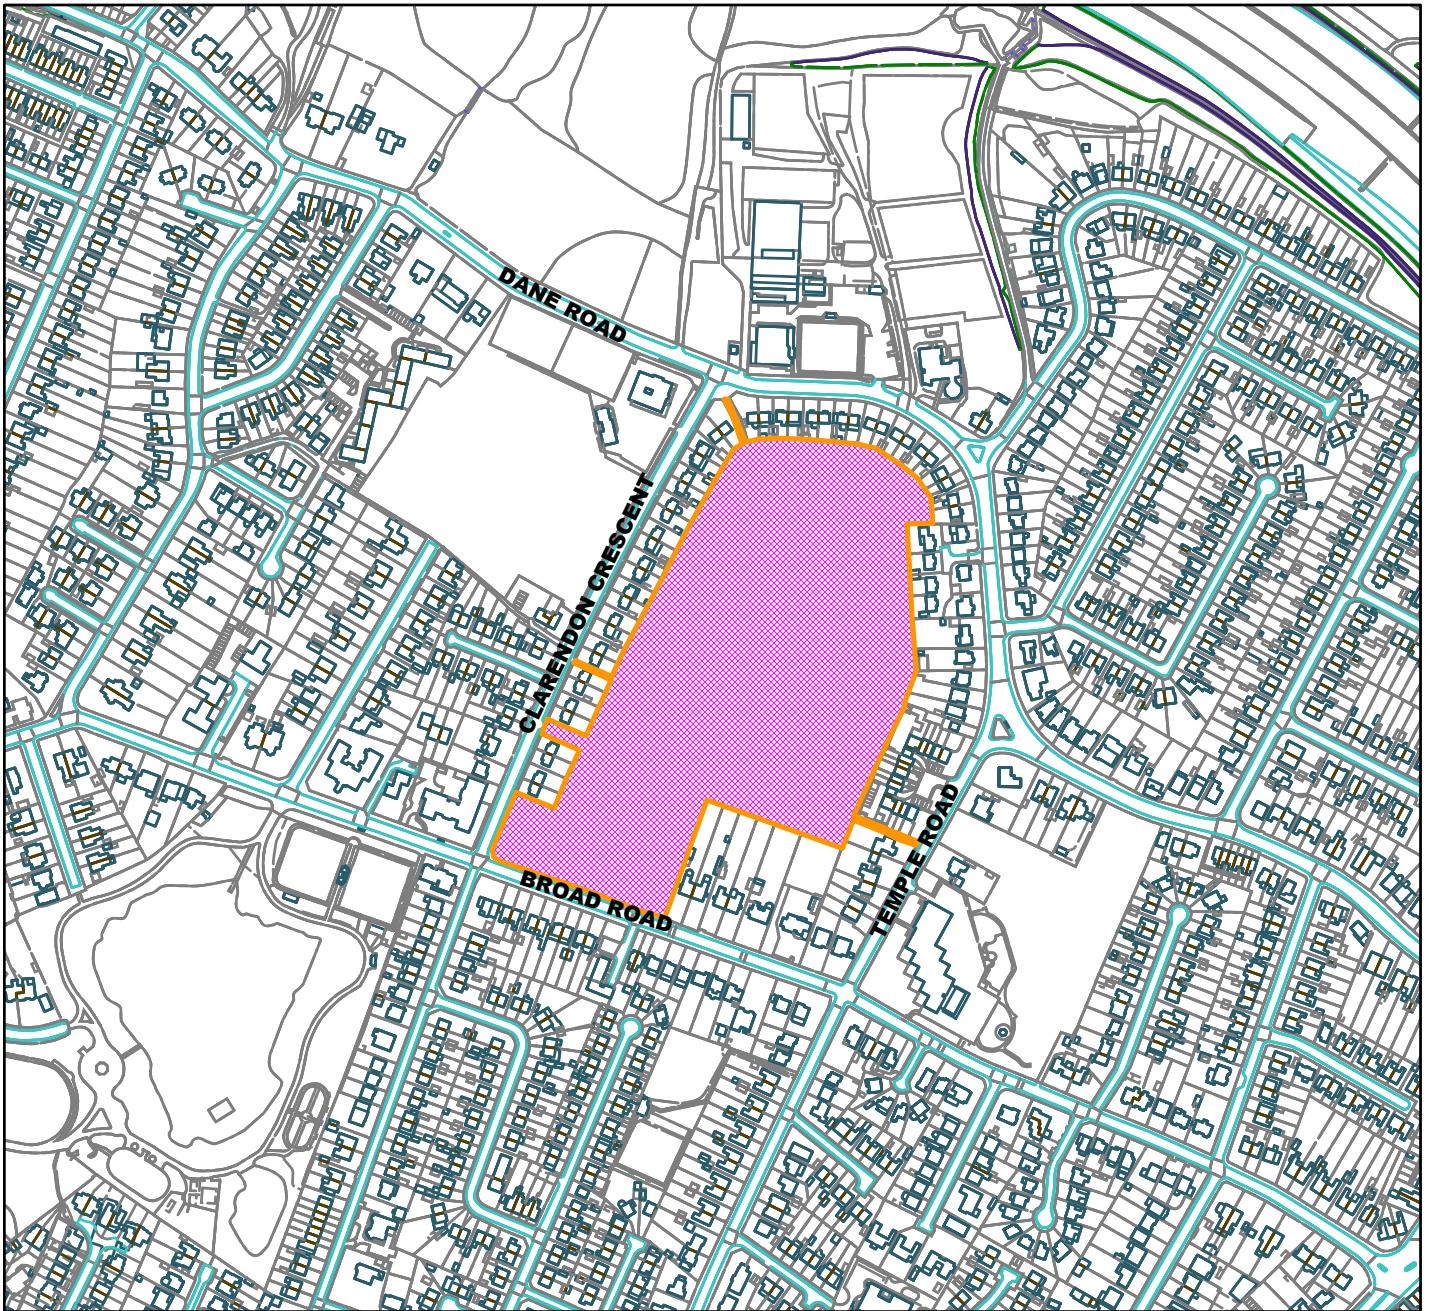

102054/FUL/20

TRAFFORD
COUNCIL

Clarendon Fields, Sale Sports Club, 39 Clarendon Crescent, Sale (site hatched on plan)

Scale: 1:5,000

Reproduced from the Ordnance Survey map with permission of the Controller of Her Majesty's Stationery Office © Crown Copyright 2012.

Unauthorised reproduction infringes Crown Copyright and may lead to prosecution or civil proceedings.

Organisation	Trafford Council
Department	Planning Service
Comments	Committee Date 10/06/2021
Date	01/06/2021
MSA Number	100023172 (2016)